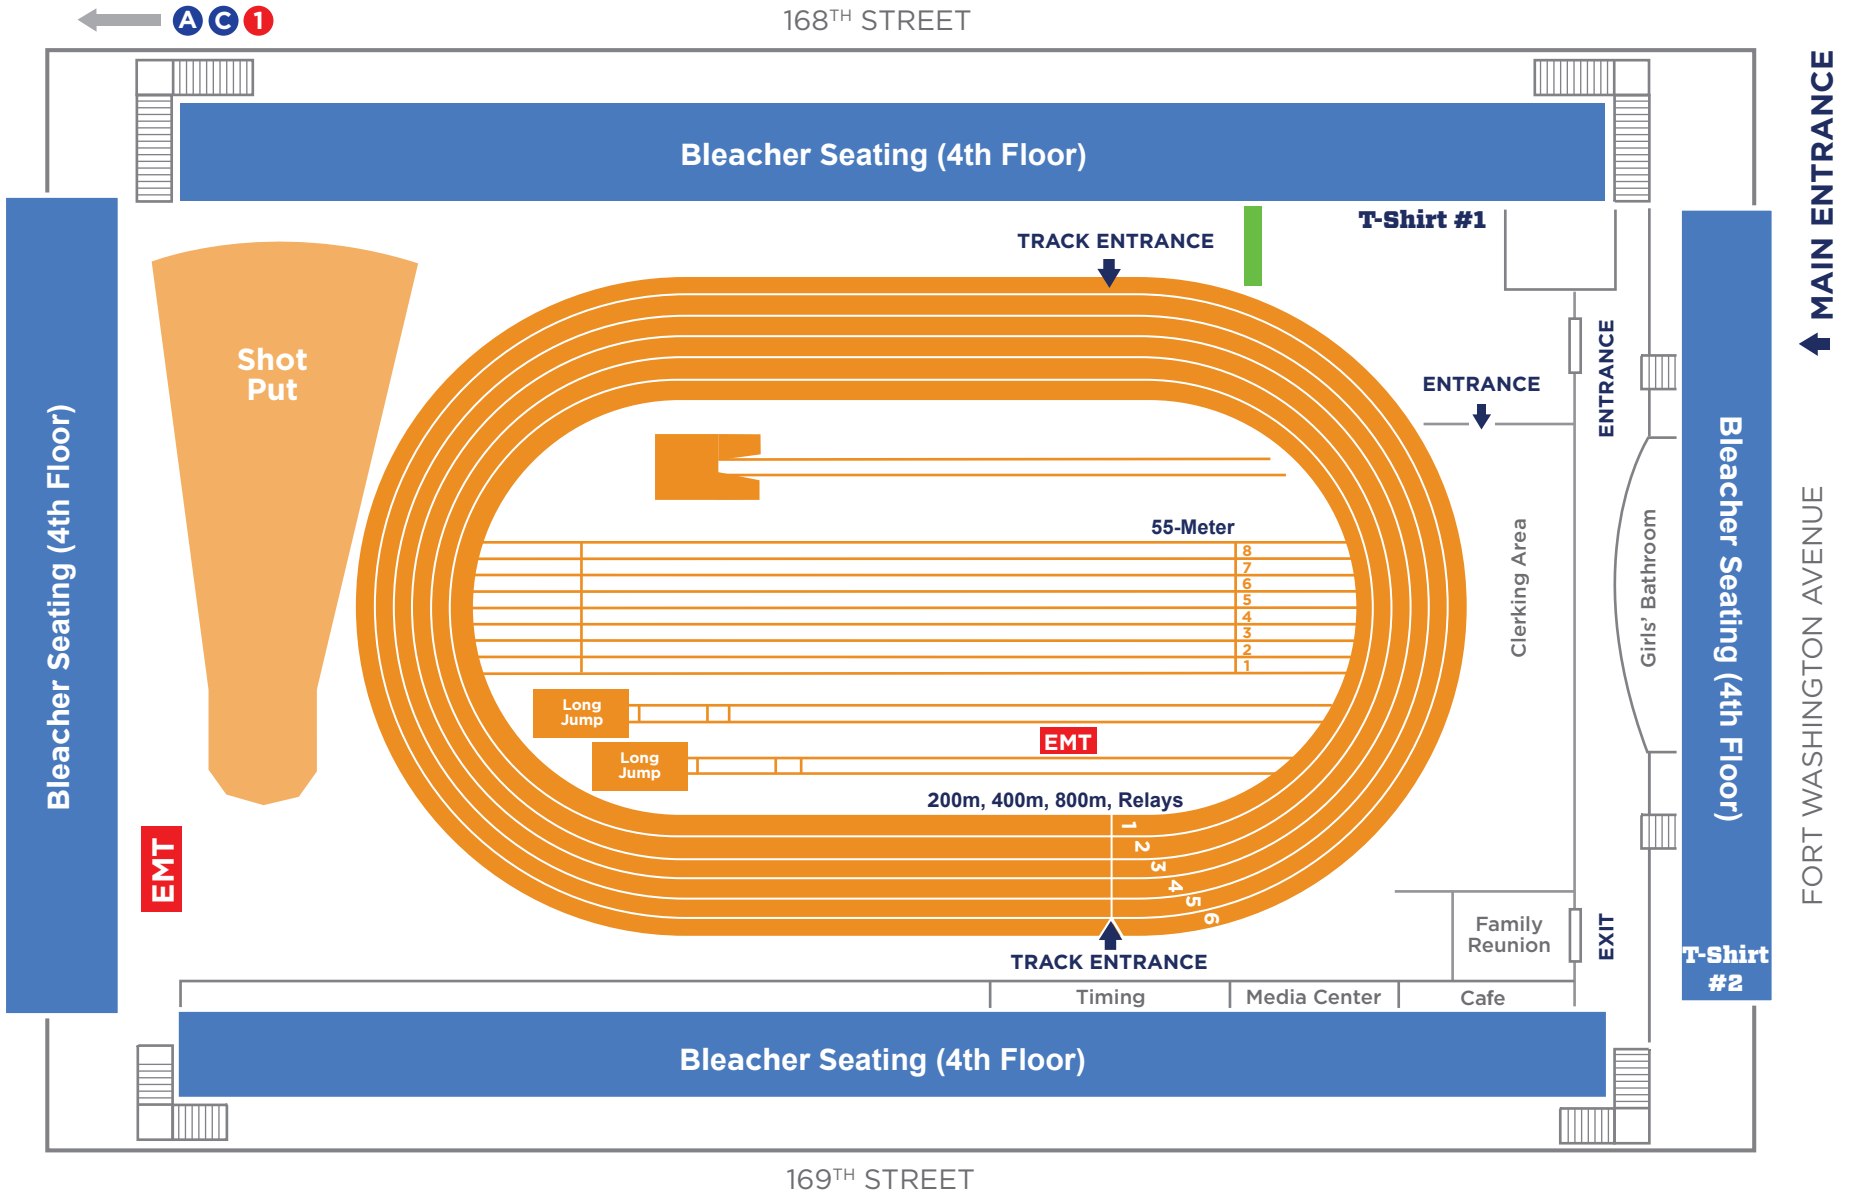

# ARMORY TRACK

MAIN ENTRANCE: 1st Floor on Fort Washington Avenue

1st Floor: Entrance, Registration

2nd Floor: Restrooms (Boys and Girls), Warm-up Area

3rd Floor: T-Shirts #1, Track, Cafe, Girls Restrooms, Family Reunion, Clerking

4th Floor: T-Shirts #2, Bleacher Seating